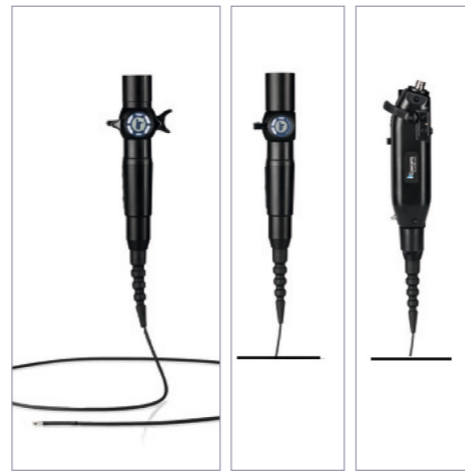

Endoscopic Imaging Operating System

All in One

Documentation

Touch Display /
Screen with Mouse

Screen

ZOOM Function

Camera

Interchangeable
Probe / Fibre
Endoscope